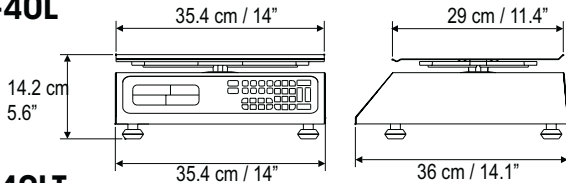

SPECIFICATIONS

	PC-40L	PC-40LT
Capacity	40 lb	40 lb
Minimum Division	0.005 lb	0.005 lb
Programmable memories	100 memories	
Display	Alphanumeric Liquid Crystal Display	
Power Supply	110 v/60 Hz 220 v /50 Hz Optional	
Battery	Rechargeable battery 200 hrs aprox	
Car lighter adapter	Optional	
Back light	Electroluminescent	
Plate	29 x 38 cm (11 x 15" IN)	
Maximum Tare	20 lb	20 lb
Maximum Price lb/max	999.99	
Maximum Price \$/max	9999.99	
Operation Temperature	-10 to 40 °C (14 to 104°F)	
Storage Temperature	-20 to 50°C (-4 to 122 °F)	
Net Weight	17 lb/7.8 kg	28.2 lb/9.3 kg
Shipping Weight	22.6 lb/10.3 kg	25.6 lb/11.6 kg

PC communication Includes PC or printer interface through serial port RS-232

DIMENSIONS

PC-40L

PC-40LT

*Available only in scales ordered under this spec

DISTRIBUTED BY

ALL INFORMATION IS SUBJECT TO CHANGE WITHOUT NOTICE