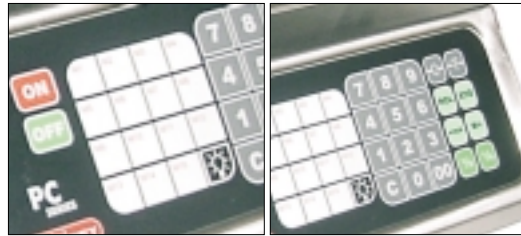

EXPEDITES CUSTOMER SERVICE

The PC-40L scales are capable to store the price of 100 products, the tower display model provides a memory code sheet that shows prices stored. A pre-pack function is also included to speed up same products packing operations.

EASY-TO-READ DISPLAY

A backlight alphanumeric liquid crystal display enhance visibility even in dark areas.

FOLDING TURRET

PC-40LT features a folding turret to easily transport the scale from one place to another and saves space.

SPECIFICATIONS

	PC-40L	PC-40LT
Capacity	40 lb	40 lb
Minimum Division	0.005 lb	0.005 lb
Programmable memories	100 memories	
Display	Alphanumeric Liquid Crystal Display	
Power Supply	110 v/60 Hz 220 v /50 Hz Optional	
Battery	Rechargeable battery 200 hrs aprox	
Car lighter adapter	Optional	
Back light	Electroluminescent	
Plate	29 x 38 cm (11 x 15" IN)	
Maximum Tare	20 lb	20 lb
Maximum Price lb/max	999.99	
Maximum Price $/max	9999.99	
Operation Temperature	-10 to 40 °C (14 to 104°F)	
Storage Temperature	-20 to 50°C (-4 to 122 °F)	
Net Weight	17 lb/7.8 kg	28.2 lb/9.3 kg
Shipping Weight	22.6 lb/10.3 kg	25.6 lb/11.6 kg

EASY TO OPERATE

The color coded keyboard allows basic and advanced operations for ease of use.

PORTABLE

The PC-40L operates with an AC adapter or a long lasting rechargeable battery (200 hours approximately) BATTERY INCLUDED

PC communication Includes PC or printer interface through serial port RS-232