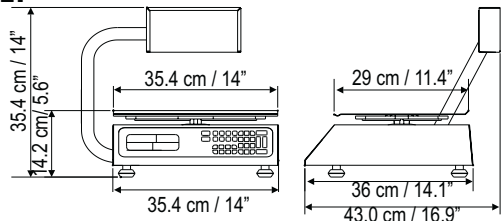

PC communication Includes PC or printer interface through serial port RS-232

DIMENSIONS

PC-40L

PC-40LT

*Available only in scales ordered under this spec

DISTRIBUTED BY

ALL INFORMATION IS SUBJECT TO CHANGE WITHOUT NOTICE