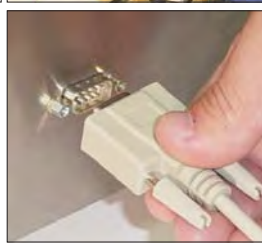

EXPEDITES CUSTOMER SERVICE

The L-PC scales are capable to store the price of 100 products and its 8 direct access memory keys.

EASY TO OPERATE

The color coded keyboard allows basic and advanced operations for ease of use.

EASY-TO-READ DISPLAY

A backlight alphanumeric liquid crystal display enhance visibility even in dark areas.

PORTABLE

The L-PC operates with an AC adapter or a long lasting rechargeable battery (100 hours approximately) BATTERY INCLUDED