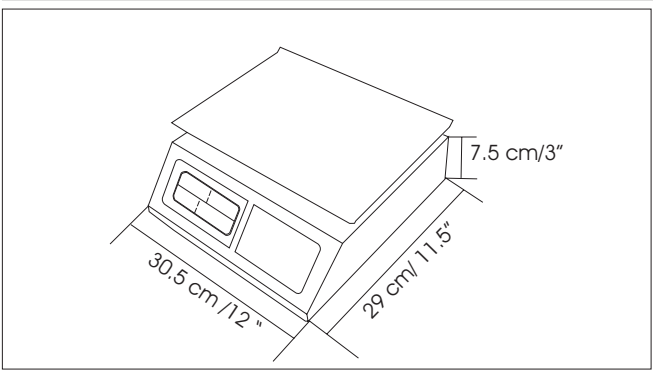

LINE:	RETAIL ELECTRONIC SCALES
--------------	---------------------------------

MODEL:	L-PC/20, L-PC/35
---------------	-------------------------

USE	CAPACITY AND DIMENSIONS		
	MODEL	L-PC/20	L-PC/35
<ul style="list-style-type: none"> * Convenience stores * Butcher shops * Dairy * Produce * Bakery * Street markets * etc. 	Capacity	20 kg / 40 lb	35 kg / 70 lb
	Minimum division	20 kg x .005 kg	35 kg x .01 kg
	Plate dimensions	22 x 30cm(8.7 x 11.8")	22 x 30cm(8.7 x 11.8")

PC communication Includes PC or printer interface through serial port RS-232

DIMENSIONS

QUALITY SPECS

DISTRIBUTED BY