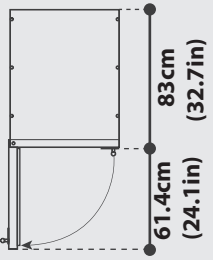

CS20 Freezer Technical Specifications

Capacity (ft3): 20
Capacity (lt): 566
Weigh (Lb) 293.21
Shelves quantity: 4
Shelves dimention: 53 x 55cm (20.8 x 21.6in)

Refrigerant: R-404a
Evaporation Temperature: -28°C (-18° F)
Condensation Temperature: 43°C (109.4°F)
Defrost Method: Electric
Optimal Temperature Range: 0°F or less.

Nominal Voltaje: [V] 127
Plug type: NEMA-5-15P ⓘ
Electric cable length: 1.9 m (6ft)
Nominal Current: [A] 10.80
Frecuency: [Hz] 60
Method of Lighting: Fluorescent Lamp

Compressor (HP): 1/2
Condenser: Self-lubricating coil fan motor
Evaporator: Self-lubricating coil fan motor
Expansion Method: Capillary tube.

PROFESSIONAL LINE

Stainless steel cabinet construction interior and exterior, injected with high density polyurethane.

Smart Bluetooth Temperature Control

Two stainless steel positionable baskets.

Self-Closing stainless steel door.

Four stainless steel positionable shelves.

Liquid evaporating tray.

Heavy duty casters.

Also available 220V / 50Hz
One year warranty (12 months) on parts and manufacturing defects. Design and specifications subject to change without notice.

DISTRIBUTED BY: