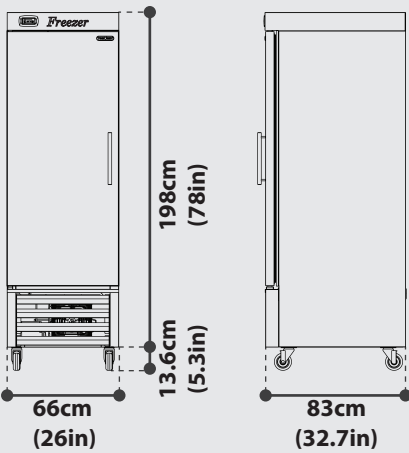

CS20 Freezer Technical Specifications

Capacity (ft3): 20
 Capacity (lt): 566
 Weigh (Lb) 293.21
 Shelves quantity: 4
 Shelves dimention: 53 x 55cm (20.8 x 21.6in)

Refrigerant: R-404a
 Evaporation Temperature: -28°C (-18° F)
 Condensation Temperature: 43°C (109.4°F)
 Defrost Method: Electric
 Optimal Temperature Range: 0°F or less.

Four stainless steel positionable shelves.

Liquid evaporating tray.

Heavy duty casters.

Also available 220V / 50Hz
 One year warranty (12 months) on parts and manufacturing defects. Design and specifications subject to change without notice.