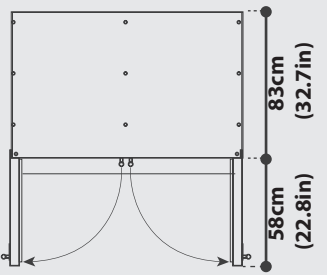

CS40 Freezer Technical Specifications

PROFESSIONAL LINE

Capacity (ft3): 40
Capacity (lt): 1133
Weigh (Lb) 439.6
Shelves quantity: 8
Shelves dimation: 53 x 55cm (20.8 x 21.6in)
Refrigerant: R-404a
Evaporation Temperature: -28°C (-18°F)
Condensation Temperature: 43°C (109.4°F)
Defrost Method: Electric
Optimal Temperature Range: 0°F or less.

Nominal Voltaje: [V] 127
Plug type: NEMA-5-15P ⓘ
Electric cable length: 1.9 m (6ft)
Nominal Current: [A] 11
Frecuency: [Hz] 60
Method of Lighting: Fluorescent Lamp
Compressor (HP): 3/4
Condenser: Self-lubricating coil fan motor
Evaporator: Self-lubricating coil fan motor
Expansion Method: Capillary tube.

Smart Bluetooth
Temperature Control

Two self-closing stainless steel
solid doors.

Eight positionable stainless steel shelves

Four positionable stainless steel
baskets (two on each door)

Stainless steel cabinet construction
interior and exterior injected with high
density polyurethane.

Liquid evaporating tray.

Heavy Duty Casters.

Also available 220V / 50Hz
One year warranty (12 months) on
parts and manufacturing defects.
Design and specifications subject to
change without notice.

DISTRIBUTED BY: