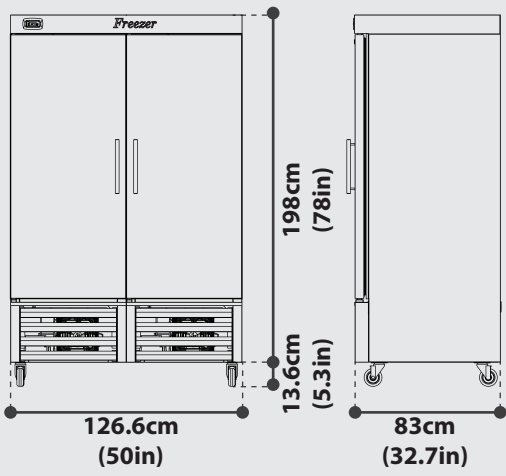

CS40 Freezer Technical Specifications

PROFESSIONAL LINE

Capacity (ft3): 40
Capacity (lt): 1133
Weigh (Lb) 439.6
Shelves quantity: 8
Shelves dimation: 53 x 55cm (20.8 x 21.6in)
Refrigerant: R-404a
Evaporation Temperature: -28°C (-18°F)
Condensation Temperature: 43°C (109.4°F)
Defrost Method: Electric
Optimal Temperature Range: 0°F or less.

Nominal Voltaje: [V] 127
Plug type: NEMA-5-15P ⓘ
Electric cable length: 1.9 m (6ft)
Nominal Current: [A] 11
Frecuency: [Hz] 60
Method of Lighting: Fluorescent Lamp
Compressor (HP): 3/4
Condenser: Self-lubricating coil fan motor
Evaporator: Self-lubricating coil fan motor
Expansion Method: Capillary tube.

Smart Bluetooth
Temperature Control

Two self-closing stainless steel
solid doors.

Eight positionable stainless steel shelves

Four positionable stainless steel
baskets (two on each door)

Stainless steel cabinet construction
interior and exterior injected with high
density polyurethane.

Liquid evaporating tray.

Heavy Duty Casters.

Also available 220V / 50Hz
One year warranty (12 months) on
parts and manufacturing defects.
Design and specifications subject to
change without notice.

DISTRIBUTED BY: